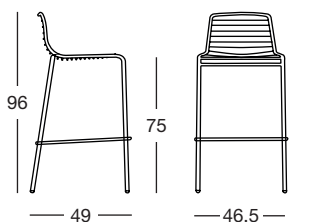

# SUMMER

Design Roberto Semprini

2535 VZ

2522 VA

2520 VM

Sedia, poltrona e sgabello con struttura in acciaio zincato e verniciato con polvere poliestere. Impilabili.

Chair, armchair and barstool with galvanised and polyester powder coated steel frame. Stackable.

Summer — poltrona

Art. 2520

Imballo Packing	2 pezzi 2 pieces
Peso unitario Unit weight	Kg 6,300
Misure imballo Packing sizes	58x58x88 cm

Summer — sedia

Art. 2522

Imballo Packing	2 pezzi 2 pieces
Peso unitario Unit weight	Kg 5,600
Misure imballo Packing sizes	61x53x87 cm

Summer — sgabello

Art. 2535

Imballo Packing	2 pezzi 2 pieces
Peso unitario Unit weight	Kg 6,100
Misure imballo Packing sizes	57x51x103 cm

made in Italy

**SCAB** DESIGN  
since 1957

Sede/Headquarters: 25030 Coccaglio (BS) Italy - Via G. Monauni, 12  
Divisione Commerciale Italia: Tel. 0307718.755 - italia@scab.it  
Export Department: Phone +390307718.715 - export@scabitaly.com  
[www.scabdesign.it](http://www.scabdesign.it)