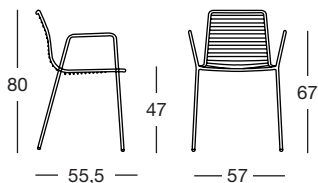

verniciato mattone  
brick red coated

VV

verniciato verde tiglio  
willow green coated

VZ

verniciato azzurro  
light blue coated

Per poltrona e sedia Summer è disponibile il cuscino Art. 1495 10, in tessuto acrilico idrorepellente adatto per esterno.  
For Summer armchair and chair is available the cushion Art. 1495 10, in water repellent acrylic fabric, for outdoor use.

Summer — poltrona

Art. 2520

Imballo Packing	2 pezzi 2 pieces
Peso unitario Unit weight	Kg 6,300
Misure imballo Packing sizes	58x58x88 cm

Summer — sedia

Art. 2522

Imballo Packing	2 pezzi 2 pieces
Peso unitario Unit weight	Kg 5,600
Misure imballo Packing sizes	61x53x87 cm

Summer — sgabello

Art. 2535

Imballo Packing	2 pezzi 2 pieces
Peso unitario Unit weight	Kg 6,100
Misure imballo Packing sizes	57x51x103 cm

made in Italy

**SCAB** DESIGN  
since 1957

Sede/Headquarters: 25030 Coccaglio (BS) Italy - Via G. Monauni, 12  
Divisione Commerciale Italia: Tel. 0307718.755 - italia@scab.it  
Export Department: Phone +390307718.715 - export@scabitaly.com  
[www.scabdesign.it](http://www.scabdesign.it)