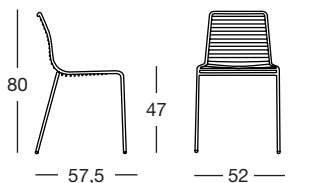

verniciato mattone  
brick red coated

VV

verniciato verde tiglio  
willow green coated

VZ

verniciato azzurro  
light blue coated

Per poltrona e sedia Summer è disponibile il cuscino Art. 1495 10, in tessuto acrilico idrorepellente adatto per esterno.  
For Summer armchair and chair is available the cushion Art. 1495 10, in water repellent acrylic fabric, for outdoor use.

Summer — poltrona

Art. 2520

Imballo Packing	2 pezzi 2 pieces
Peso unitario Unit weight	Kg 6,300
Misure imballo Packing sizes	58x58x88 cm

Summer — sedia

Art. 2522

Imballo Packing	2 pezzi 2 pieces
Peso unitario Unit weight	Kg 5,600
Misure imballo Packing sizes	61x53x87 cm

Summer — sgabello

Art. 2535

Imballo Packing	2 pezzi 2 pieces
Peso unitario Unit weight	Kg 6,100
Misure imballo Packing sizes	57x51x103 cm

made in Italy

**SCAB** DESIGN  
since 1957

Sede/Headquarters: 25030 Coccaglio (BS) Italy - Via G. Monauni, 12  
Divisione Commerciale Italia: Tel. 0307718.755 - italia@scab.it  
Export Department: Phone +390307718.715 - export@scabitaly.com  
[www.scabdesign.it](http://www.scabdesign.it)