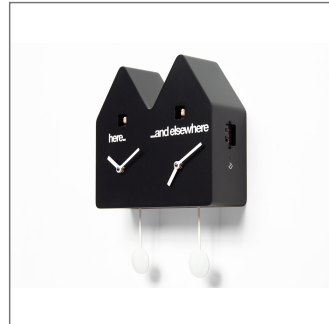

Double Q

mod. 1815
design by Alberto Sala

Colors:
white
black
red
green

Double cuckoo clock made in painted wood. Battery quartz movements. The Cuckoo strike is switched off automatically during the night controlled by a light sensor.

Pictures

Dimensions