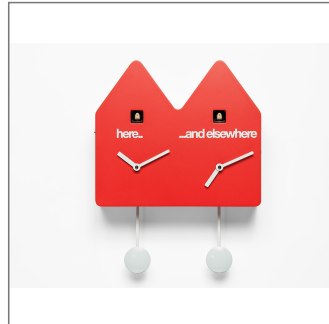

Double Q

mod. 1815
design by Alberto Sala

Colors:
white
black
red
green

Double cuckoo clock made in painted wood. Battery quartz movements. The Cuckoo strike is switched off automatically during the night controlled by a light sensor.

Pictures

Dimensions