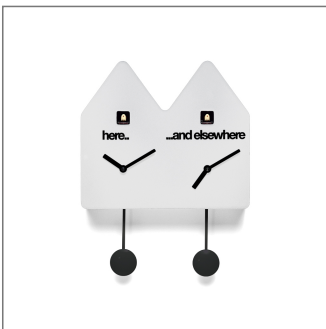

Double Q

mod. 1815
design by Alberto Sala

Colors:
white
black
red
green

Double cuckoo clock made in painted wood. Battery quartz movements. The Cuckoo strike is switched off automatically during the night controlled by a light sensor.

Pictures

Dimensions