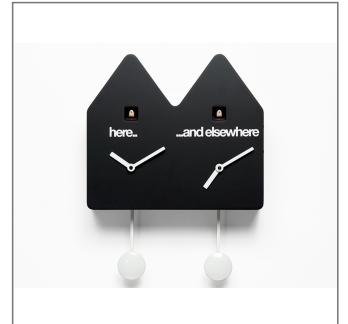

Double Q

mod. 1815
design by Alberto Sala

Colors:
white
black
red
green

Double cuckoo clock made in painted wood. Battery quartz movements. The Cuckoo strike is switched off automatically during the night controlled by a light sensor.

Pictures

Dimensions