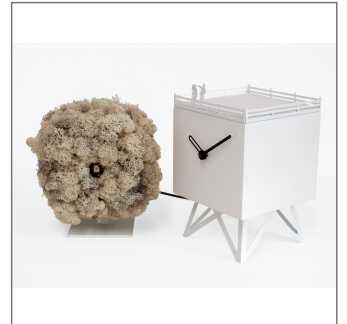

Birdwatching

mod. 2240
design by Studio Kuadra

Colors:
white and cream lichen
black and Moss

The ironic and green design of Bird Watching leads us to observe cuckoos in the woods. It is a table cuckoo clock that decorates desks, shelves and furniture, at home or the office. The watch tower, in wood, on which are positioned the silhouettes of two birdwatchers ready to take a photograph. The tree, with a little bird hidden among the foliage, is entirely covered in MOSS by Verde Profilo, a natural lichen that can be used indoors rooms lacking natural light, without undergoing changes. A light sensor automatically turns off the cuckoo sound in the absence of light.

Pictures

Dimensions