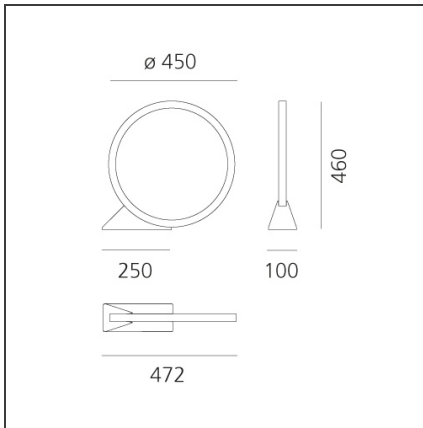

"O" 45 - Floor

IP67 

DESSINÉ PAR

Elemental

DESCRIPTION

"O" is an essential element that, when switched on, frames nature and suggests perspectives, an unobtrusive object in space that does not alter environmental balances. Its controlled and comfortable light emission can be adjusted with sensors and with the Artemide App to ensure focused operation, thus preventing waste and respecting the circadian cycles of all animal and plant species. Introduced in 2018 in the ground and suspended outdoor versions, it is a perfect lighting appliance also for indoor use thanks to a cabled option that allows easy relocation. In this case too, the IP protection grade is anyway fit for outdoor use. Its lightness is not just formal: its thin aluminium profile is an element on its own, which can be moved wherever necessary, allows multiple uses, and creates a pleasant ambiance anywhere with its soft, non-glaring light. "O" is developed in the original 90-cm diameter version, as well as in a smaller, 45-cm version featuring all the characteristics of the original one. All the versions come with both a white and a black finish to match all possible spaces. "O" is thus a comprehensive family of elements creating dynamic lightscapes.

DESSINS TECHNIQUES

CARACTÉRISTIQUES

Code Article :	T071130	Matériaux:	<p>Aluminium, silicone</p>
Couleur:	Black	Séries:	2019 Artemide Collection, Outdoor
Installation:	Suspension, Lampadaire		
Environnement:	Outdoor		

DIMENSIONS

Longueur :	cm 47.2
Hauteur:	cm 46
Largeur de la base:	cm 24.7
Base Width:	cm 10

LUMINAIRE

Watt:	22W	Flux Lumineux (lm):	859lm
		CCT:	3000K
		CRI:	90

Remarques