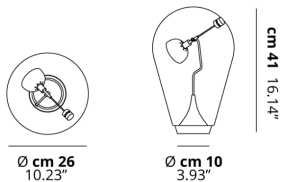

BLOW

Led

FEATURES

- Frame:** Metal
- Diffusor:** Blown Glass
- Dimmable:** No
- Dimmer:** Not Included
- Bulb:** Included

BULB

LED 2700K 1 x 4.5W | 500 lm

CERTIFICATION

SPECIFICATION SHEET

PHOTOMETRIC CURVE

None

FRAME	DIFFUSOR	LED COLOUR	CODE
Chrome	Crystal	2700K	008004