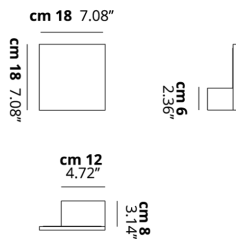

PUZZLE OUTDOOR

Single Square

FEATURES

- Frame:** Metal
- Diffusor:** None
- Dimmable:** Yes
- Dimmer:** Not Included
- Bulb:** Included

BULB

LED 3000K 1 x 17W | 1700 lm

CERTIFICATION

SPECIFICATION SHEET

PHOTOMETRIC CURVE

None

FRAME	DIFFUSOR	LED COLOUR	CODE
 Anthracite Black	None	3000K	146029
 Matte White 9016	None	3000K	146024