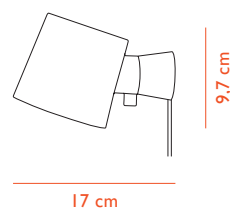

Rise Wall Lamp - EU Version