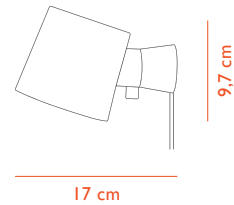

Rise Wall Lamp - US Version