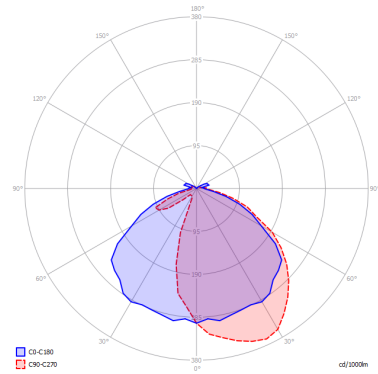

CERTIFICATION

PHOTOMETRIC CURVE

FRAME	DIFFUSOR	LED COLOUR	CODE
Copperty Bronze	None	2700K	159007
Matte White 9016	None	2700K	159001
Copperty Bronze	None	3000K	159005
Matte White 9016	None	3000K	159002