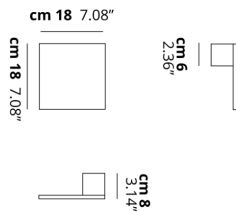

PUZZLE

Single Square

FEATURES

- Frame:** Metal
- Diffusor:** None
- Dimmable:** Yes
- Dimmer:** Not Included
- Bulb:** Included

BULB

LED 2700K 1 x 17W | 1700 lm

or

LED 3000K 1 x 17W | 1800 lm

SPECIFICATION SHEET

CERTIFICATION

PHOTOMETRIC CURVE

FRAME	DIFFUSOR	LED COLOUR	CODE
<input type="radio"/> Matte White 9016	None	2700K	146008
<input type="radio"/> Matte White 9016	None	3000K	146004