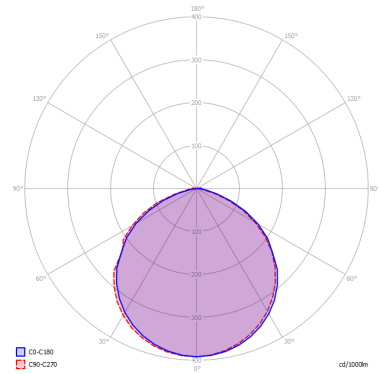

PUZZLE

Single Square

FEATURES

- Frame:** Metal
- Diffusor:** None
- Dimmable:** Yes
- Dimmer:** Not Included
- Bulb:** Included

BULB

LED 2700K 1 x 17W | 1700 lm

or

LED 3000K 1 x 17W | 1800 lm

SPECIFICATION SHEET

CERTIFICATION

PHOTOMETRIC CURVE

FRAME	DIFFUSOR	LED COLOUR	CODE
<input type="radio"/> Matte White 9016	None	2700K	146008
<input type="radio"/> Matte White 9016	None	3000K	146004